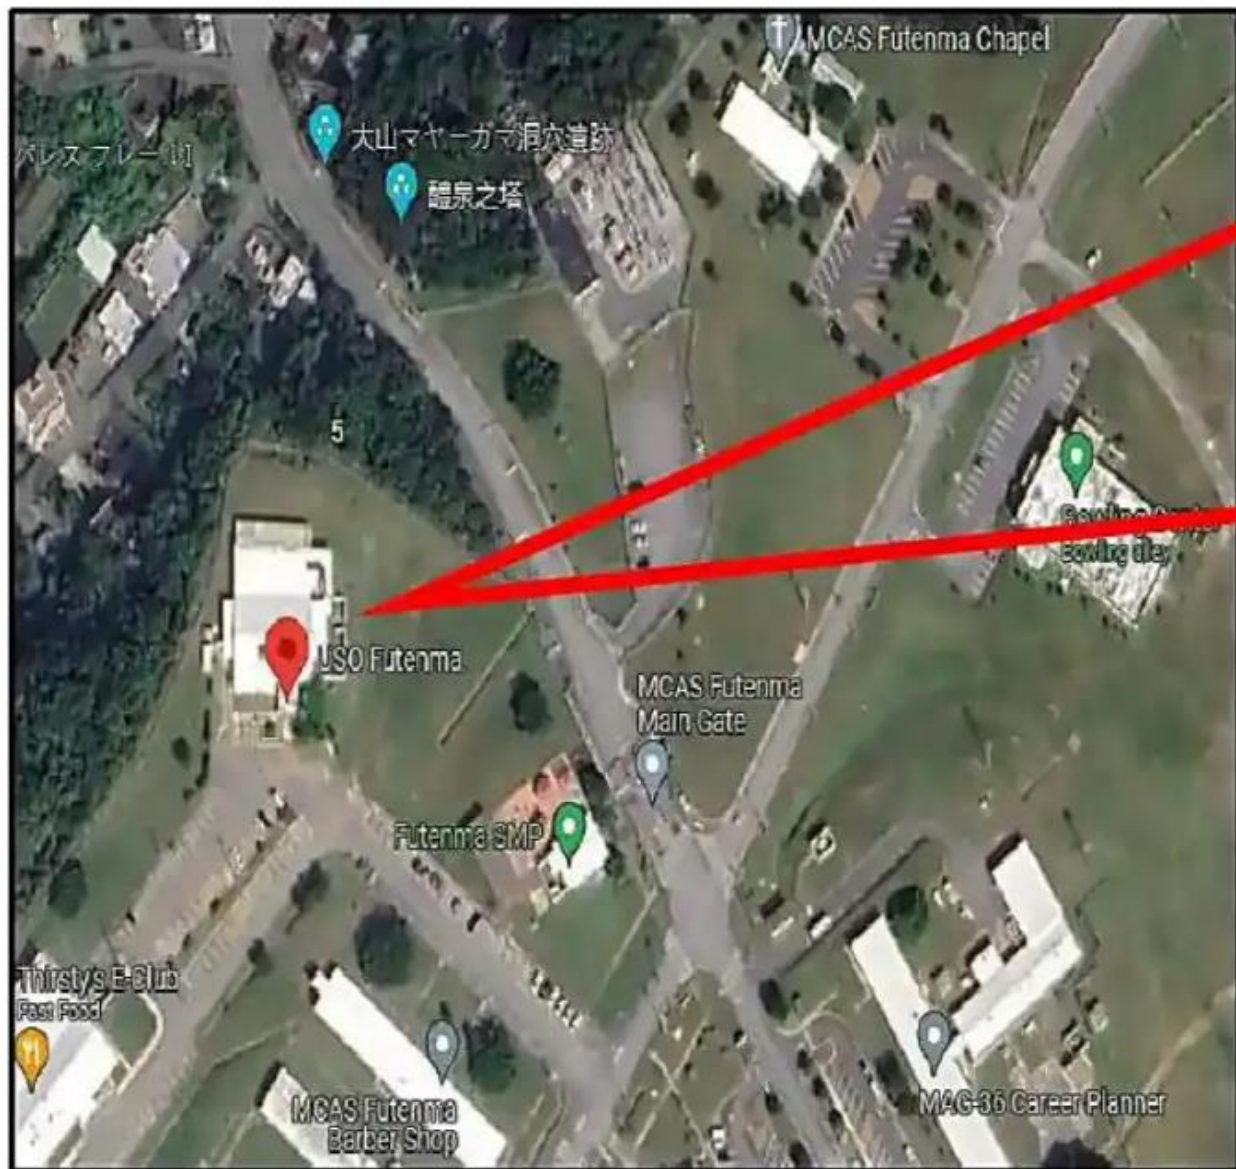

Monday, 6PM

KADENA AB, A.A. & AL-ANON MEETING LOCATION

A.A., Tuesday and Thursday, 7PM / Al-Anon, Tuesday, 7PM

*Kadena Drug Demand Reduction Program

MCAS FUTENMA, A.A. MEETING LOCATION 2

Thursday, 6AM

Disregard posted hours, door will be open