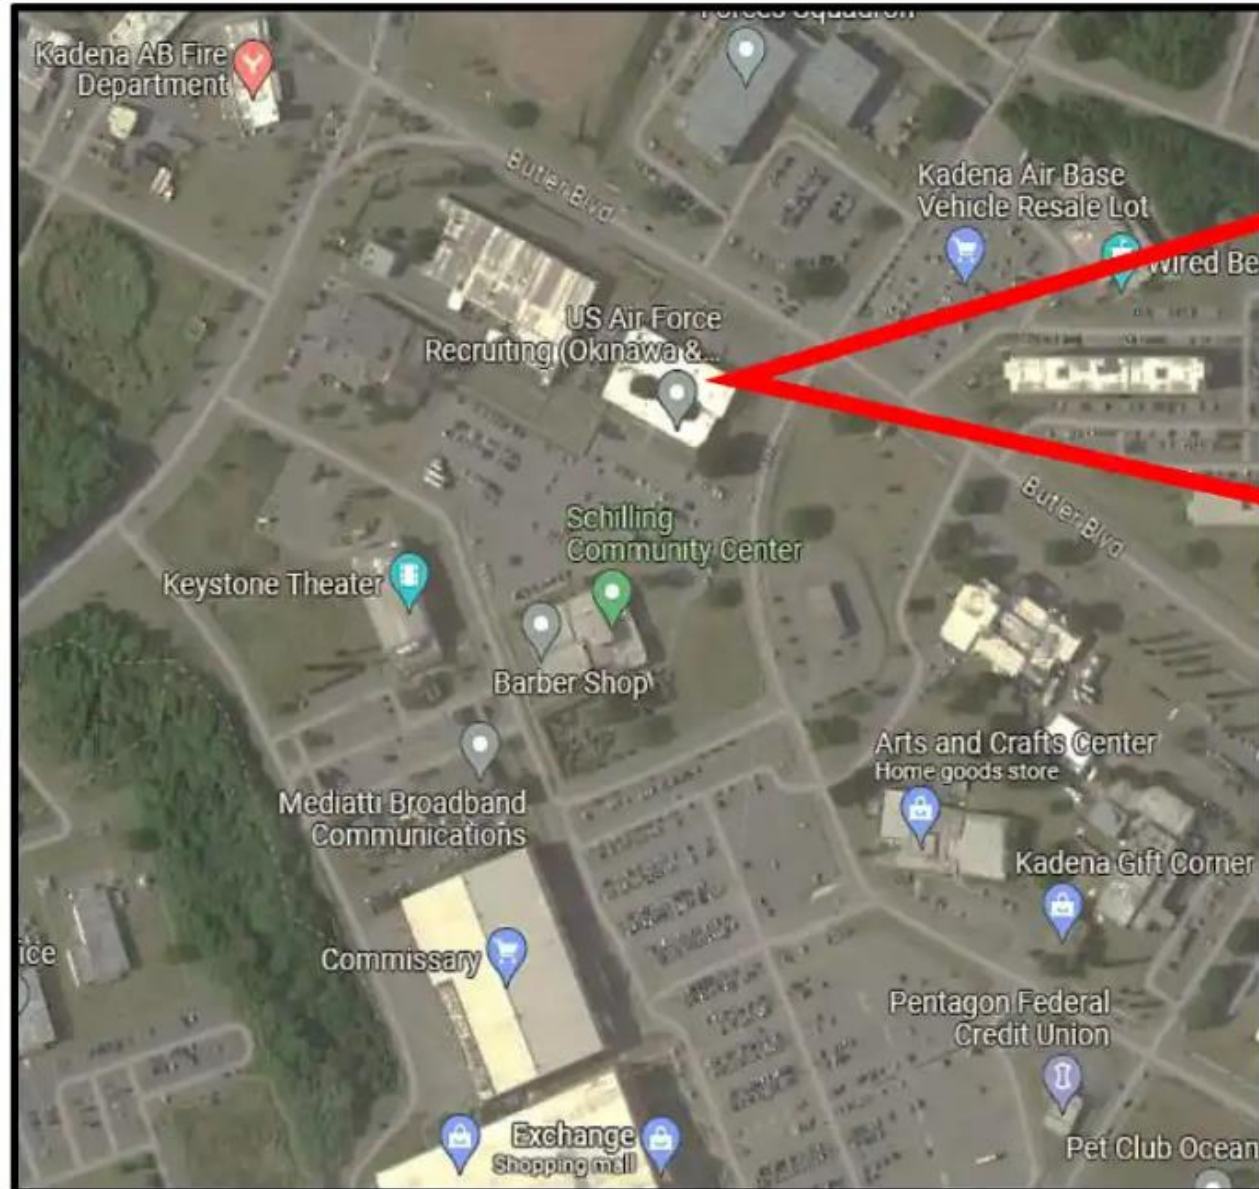

SUNSET BEACH, A.A. MEETING LOCATION

Saturday and Sunday, 9AM / Wednesday, 7PM

KIN SUNRISE BEACH, A.A. MEETING LOCATION

Saturday, 10AM

MCAS FUTENMA, A.A. MEETING LOCATION 1

Saturday, 11AM

CAMP HANSEN, A.A. MEETING LOCATION 1

Monday, 6PM

KADENA AB, A.A. & AL-ANON MEETING LOCATION

A.A., Tuesday and Thursday, 7PM / Al-Anon, Tuesday, 7PM

*Kadena Drug Demand Reduction Program

MCAS FUTENMA, A.A. MEETING LOCATION 2

Thursday, 6AM

Disregard posted hours, door will be open

CAMP HANSEN, A.A. MEETING LOCATION 2

Thursday, Noon

* Inside Greek Orthodox Chapel room

CAMP FOSTER, A.A. MEETING LOCATION

Friday, 7PM