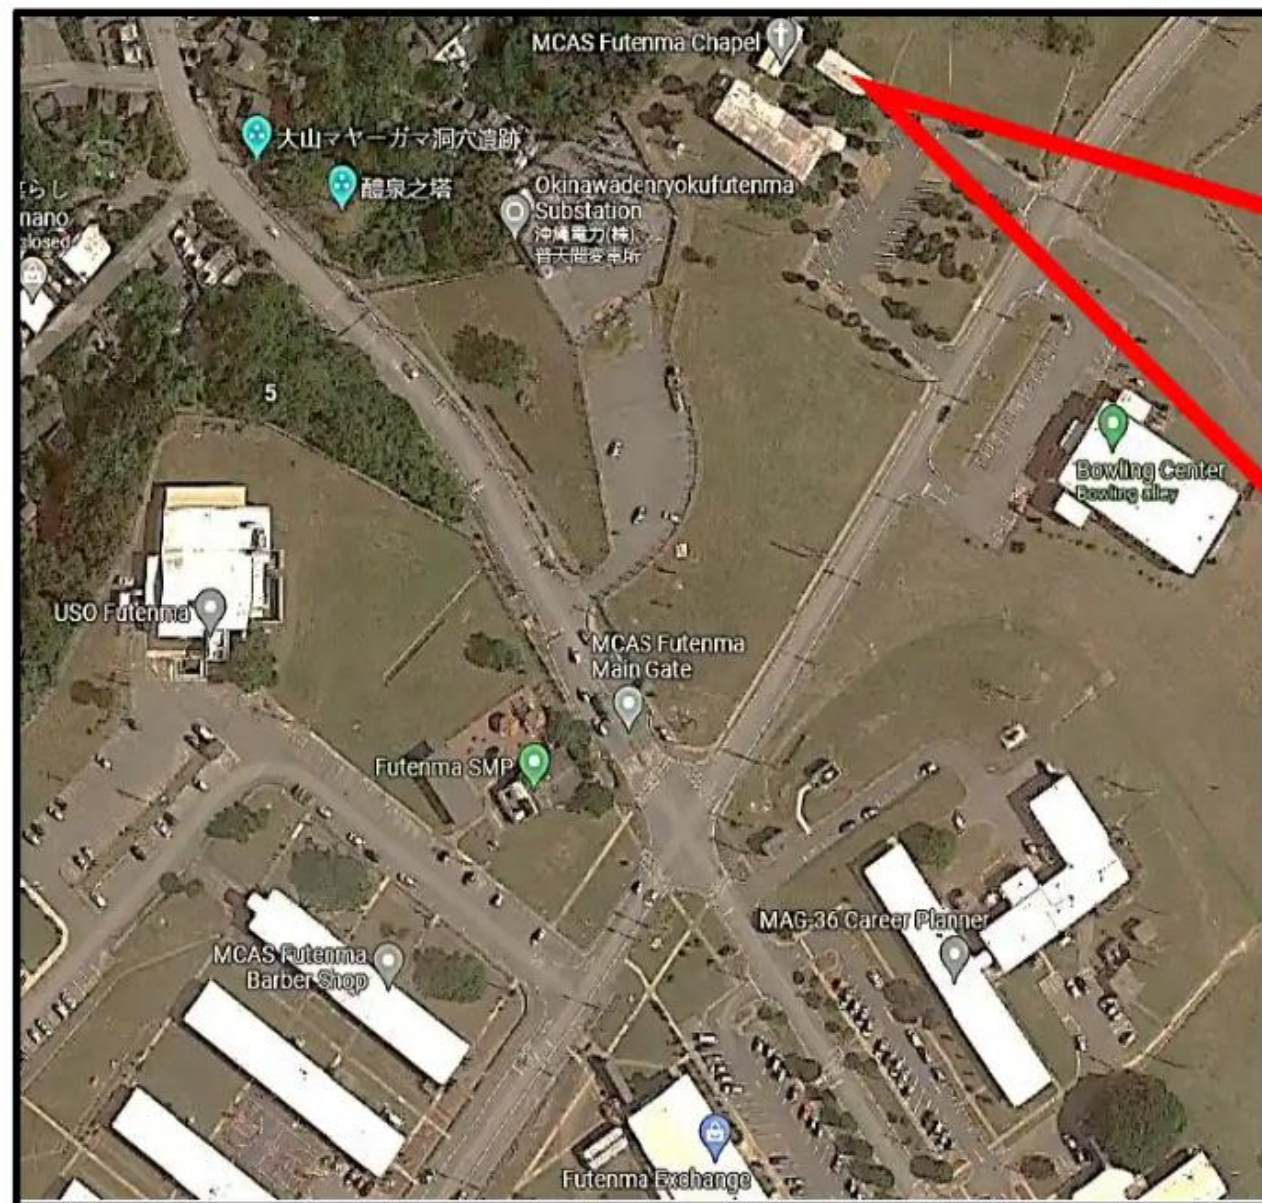

MCAS FUTENMA, A.A. MEETING LOCATION 1

Saturday, 11AM