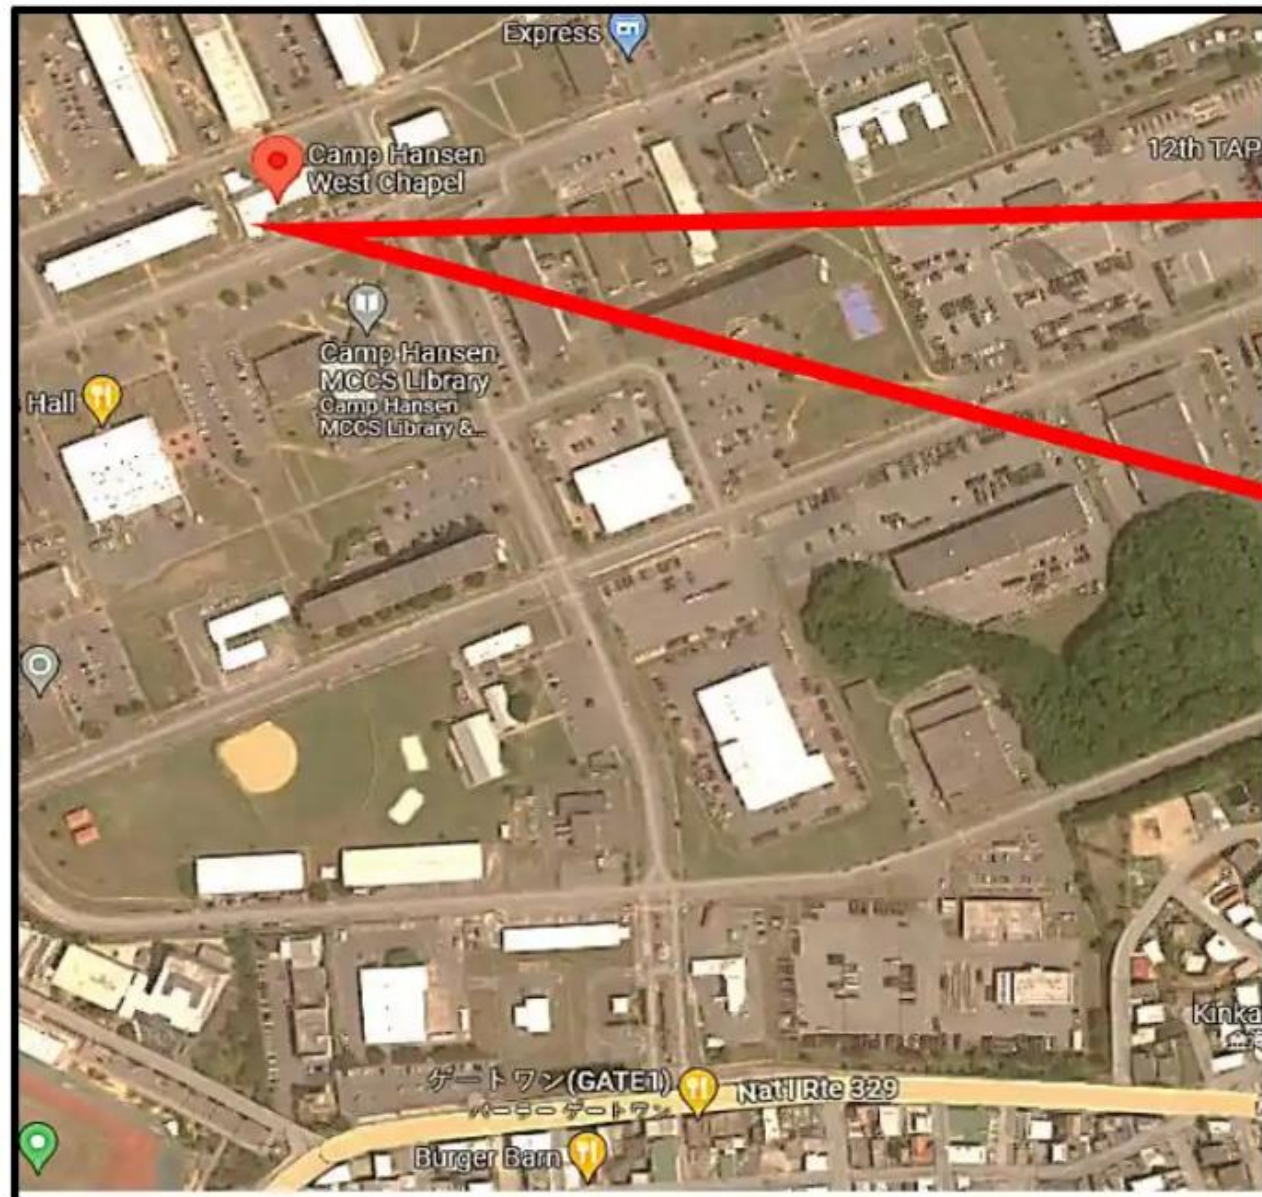

SUNSET BEACH, A.A. MEETING LOCATION

Saturday and Sunday, 9AM / Wednesday, 7PM

KIN SUNRISE BEACH, A.A. MEETING LOCATION

Saturday, 10AM

MCAS FUTENMA, A.A. MEETING LOCATION 1

Saturday, 11AM

CAMP HANSEN, A.A. MEETING LOCATION 1

Monday, 6PM

KADENA AB, A.A. & AL-ANON MEETING LOCATION

A.A., Tuesday and Thursday, 7PM / Al-Anon, Tuesday, 7PM

*Kadena Drug Demand Reduction Program

MCAS FUTENMA, A.A. MEETING LOCATION 2

Thursday, 6AM

Disregard posted hours, door will be open

CAMP HANSEN, A.A. MEETING LOCATION 2

Thursday, Noon

* Inside Greek Orthodox Chapel room

CAMP FOSTER, A.A. MEETING LOCATION

Friday, 7PM